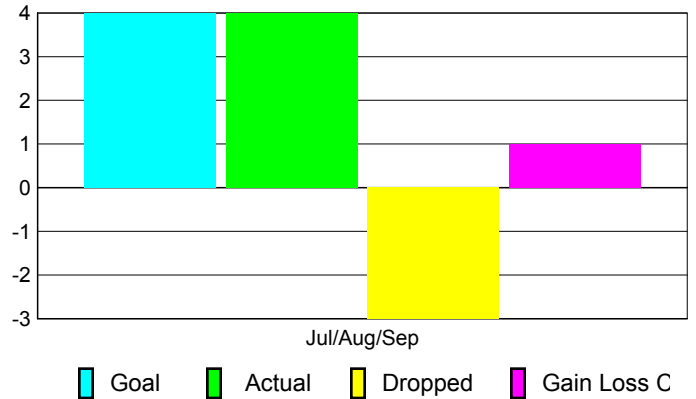

Club Results 2010-2011

Goal, New, Dropped, Gain/Loss

MEMBERSHIP

Membership Results
2010-2011

Membership
2009-2010

Month	Net Memb Goal	Actual New Memb	Actual Dropped Memb	Gain/Loss of Memb	Gain/Loss of Memb
Jul/Aug/Sep	4	4	-3	1	1
Totals	4	4	-3	1	1

Membership Results 2010-2011

Goal, New, Dropped, Gain/Loss

Comparison of Club Gain/Loss

Current Year Compared to the Previous Year

Comparison of Membership Gain/Loss

Current Year Compared to the Previous Year