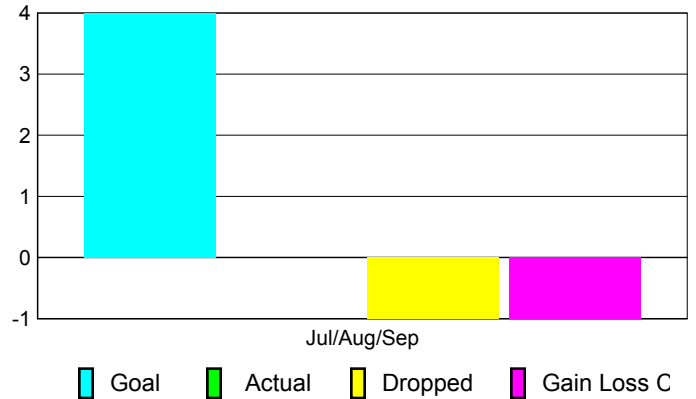

Club Results 2010-2011

Goal, New, Dropped, Gain/Loss

MEMBERSHIP

Membership Results
2010-2011

Membership
2009-2010

Month	Net Memb Goal	Actual New Memb	Actual Dropped Memb	Gain/Loss of Memb	Gain/Loss of Memb
Jul/Aug/Sep	4	0	-1	-1	-5
Totals	4	0	-1	-1	-5

Membership Results 2010-2011

Goal, New, Dropped, Gain/Loss

Comparison of Club Gain/Loss

Current Year Compared to the Previous Year

Comparison of Membership Gain/Loss

Current Year Compared to the Previous Year