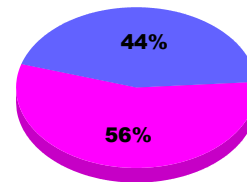

Gender Comparison 2010-2011

Jul/Aug/Sep

Legend: Male (Blue), Female (Magenta)