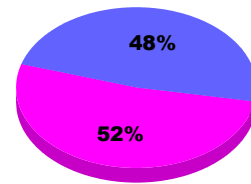

YTD Status Quo Clubs 2010-2011

Status Quo Clubs Compared to Status Quo Members

Gender Comparison 2010-2011

Jul/Aug/Sep

Male Female

2010-2011 GMT Reports for District (or Undistricted) **District 60 B GRENADA**