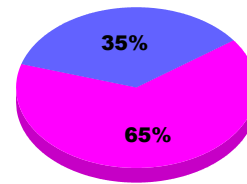

YTD Status Quo Clubs 2010-2011

Status Quo Clubs Compared to Status Quo Members

Gender Comparison 2010-2011

Jul/Aug/Sep

■ Male ■ Female

2010-2011 GMT Reports for District (or Undistricted) **District 60 B ST LUCIA WEST**