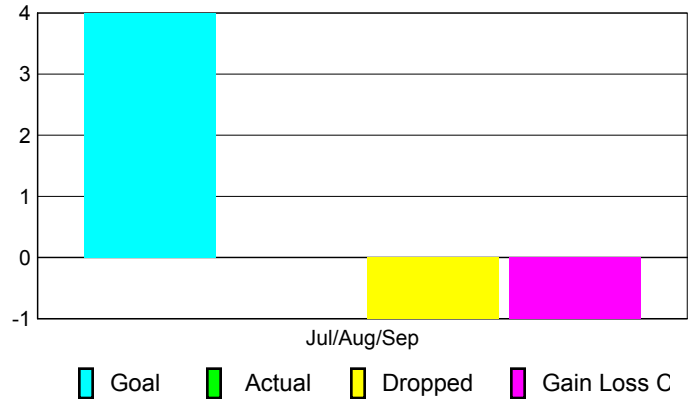

Membership Results 2010-2011

Goal, New, Dropped, Gain/Loss