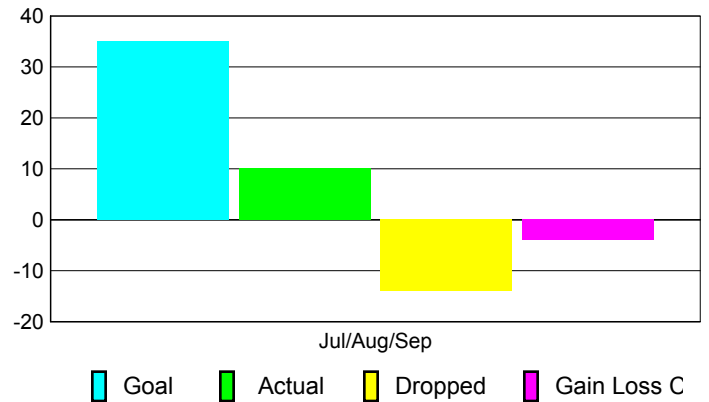

Membership Results 2010-2011

Goal, New, Dropped, Gain/Loss