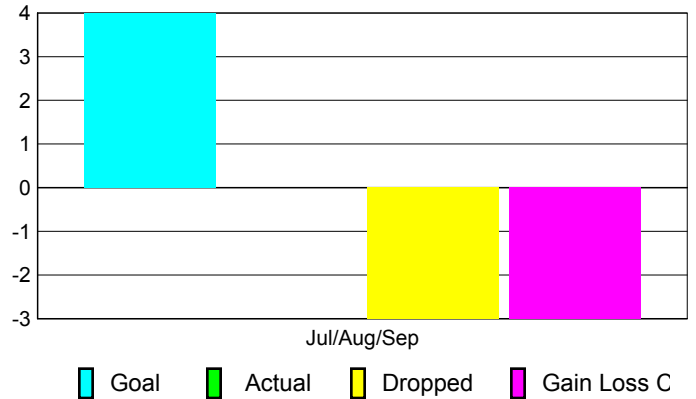

Membership Results 2010-2011

Goal, New, Dropped, Gain/Loss