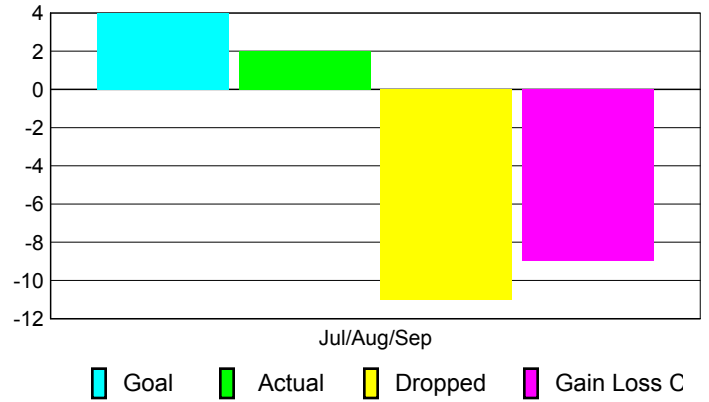

Club Results 2010-2011

Goal, New, Dropped, Gain/Loss

MEMBERSHIP

**Membership Results
2010-2011**

**Membership
2009-2010**

Month	Net Memb Goal	Actual New Memb	Actual Dropped Memb	Gain/Loss of Memb	Gain/Loss of Memb
Jul/Aug/Sep	4	2	-11	-9	-1
Totals	4	2	-11	-9	-1

Membership Results 2010-2011

Goal, New, Dropped, Gain/Loss

Comparison of Club Gain/Loss

Current Year Compared to the Previous Year

Comparison of Membership Gain/Loss

Current Year Compared to the Previous Year