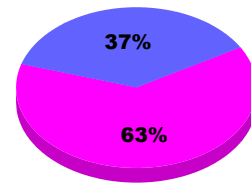

YTD Status Quo Clubs 2010-2011

Status Quo Clubs Compared to Status Quo Members

Gender Comparison 2010-2011

Jul/Aug/Sep

■ Male ■ Female

2010-2011 GMT Reports for District (or Undistricted) **District 60 B NETH ANTILLES**